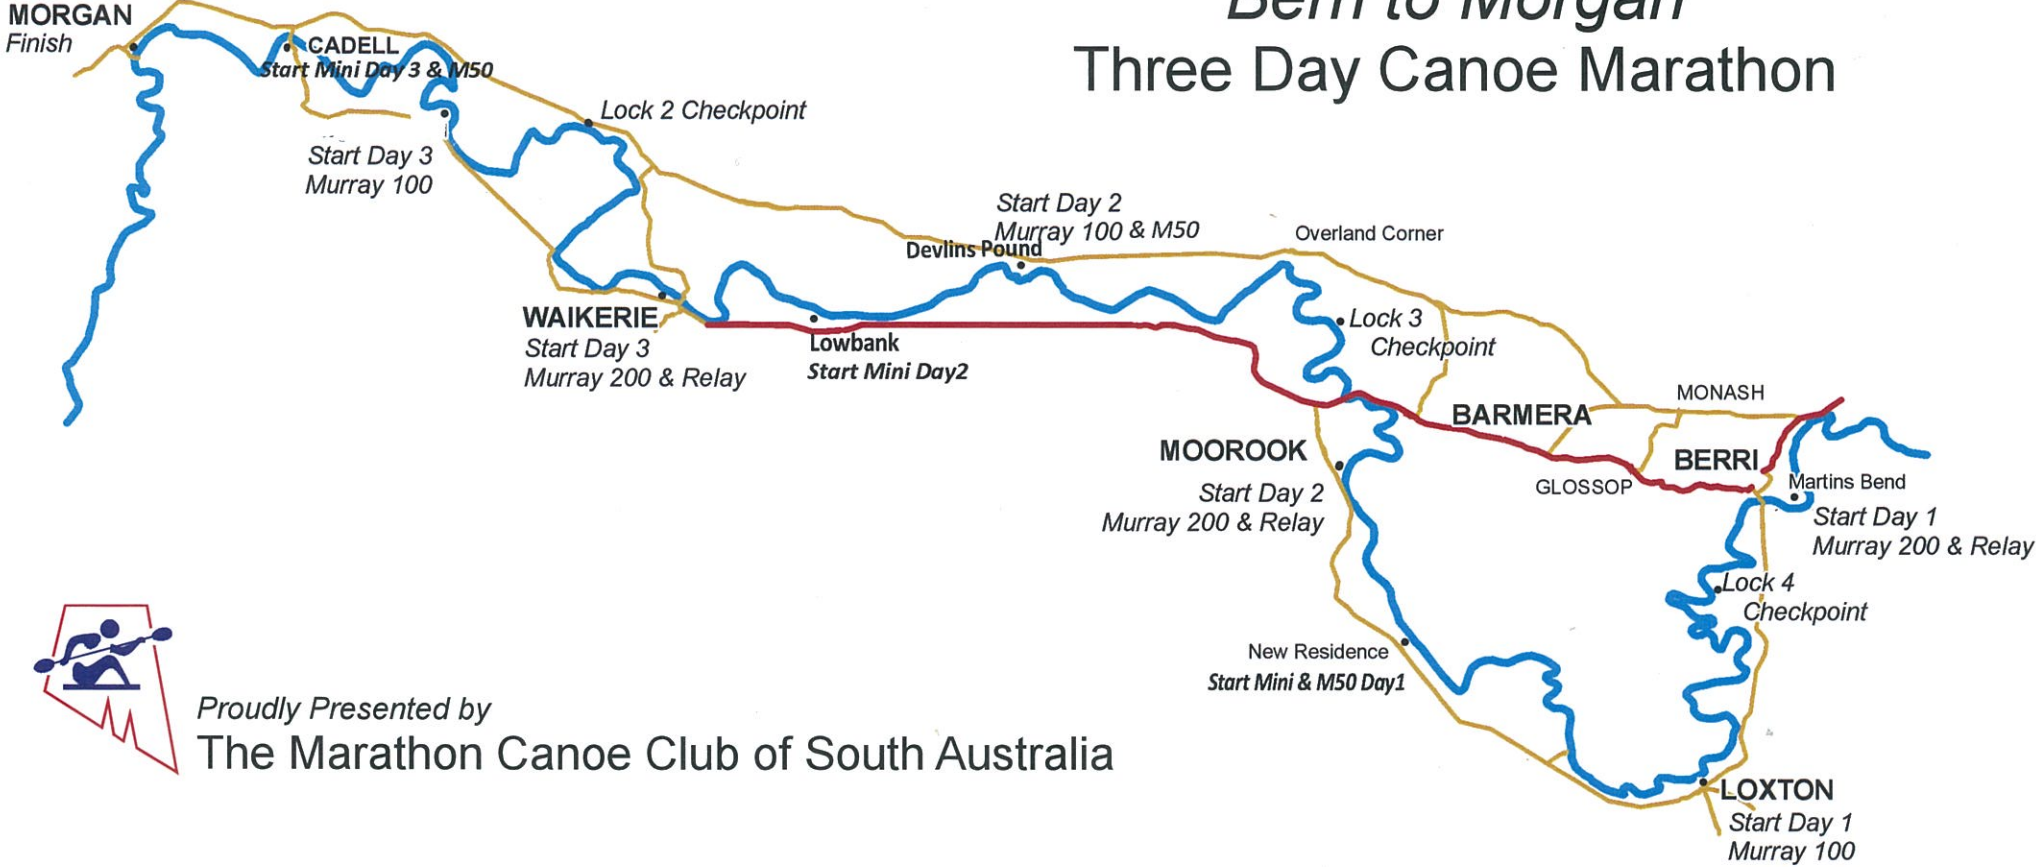

Riverland Paddling Marathon

Berri to Morgan

Three Day Canoe Marathon

Proudly Presented by
The Marathon Canoe Club of South Australia

bernielewis

The coolest paddling marathon in Australia!

June 10th -12th 2017

208km BERRI SA TO MORGAN SA
OVER 3 DAYS
With 200Relay, 100, 50, 35
& Single Day Options available.

Check it out on
<http://www.riverlandpaddlingmarathon.com/>
Brought to you by