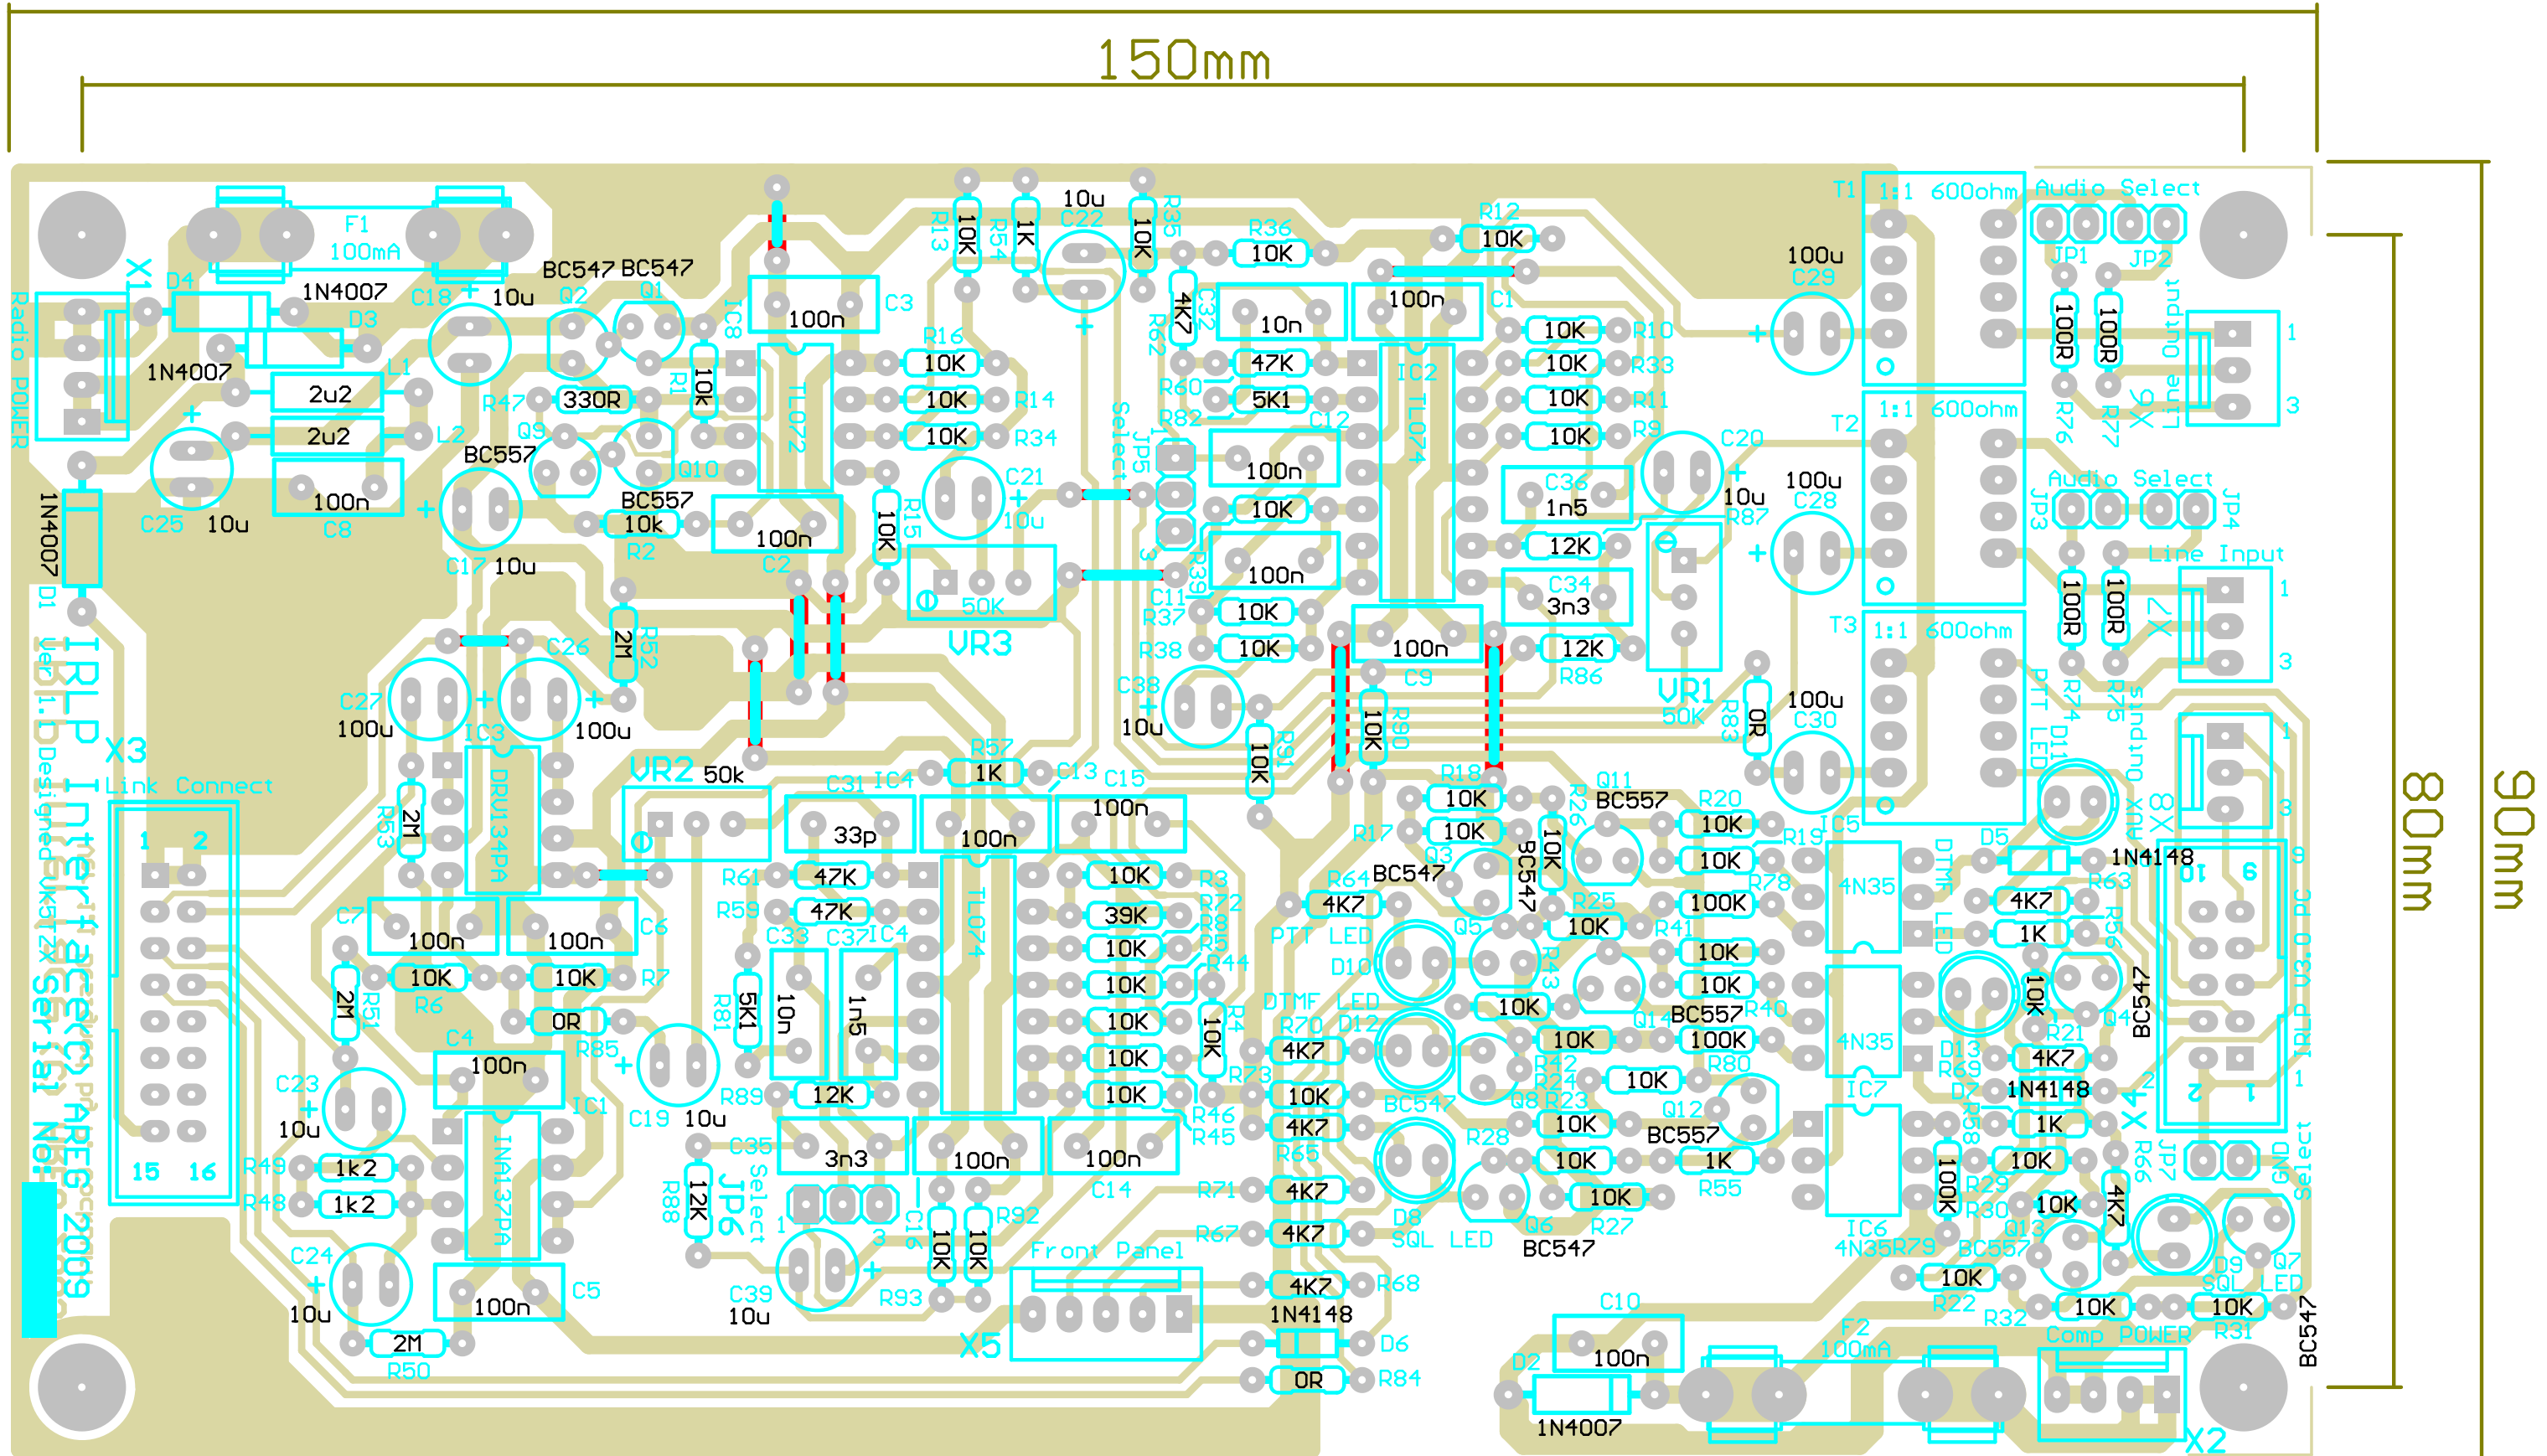

IRLP Audio Interface

(C) AREG 2009
Ver 1.1 Designed by VK5TZX

160mm

150mm

80mm

90mm